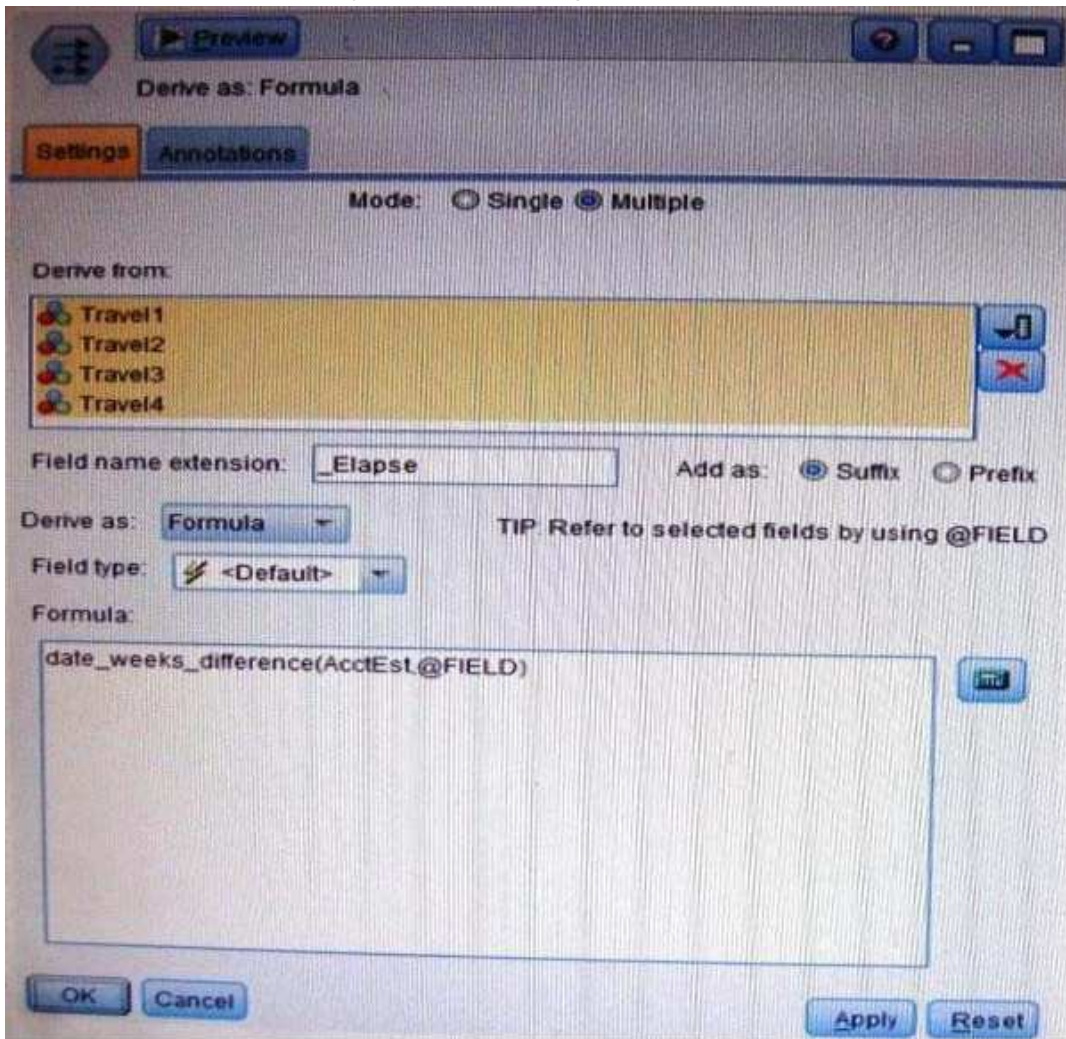

Exam : **SPS-201**

Title : IBMSPSSMBPDA: IBM
SPSS Modeler Business
Partner Data Analyst
Associate

Version : Demo

1. Which fields are created by this Derive dialog?

- A. Three fields representing the difference between Travel-1 and each of other Travel fields.
- B. No operation will be performed because the express is invalid.
- C. Four fields representing the difference in weeks between AcctEst and each of the travel fields.
- D. A field representing the difference between AcctEst and the global @ FIELD value.

Answer: C

2. A prison system has historical data on prison inmates and wants to find what factors are related to recidivism (return to prison). What type of model would be used?

- A. Segmentation model
- B. Classification model
- C. Association model
- D. Anomaly model